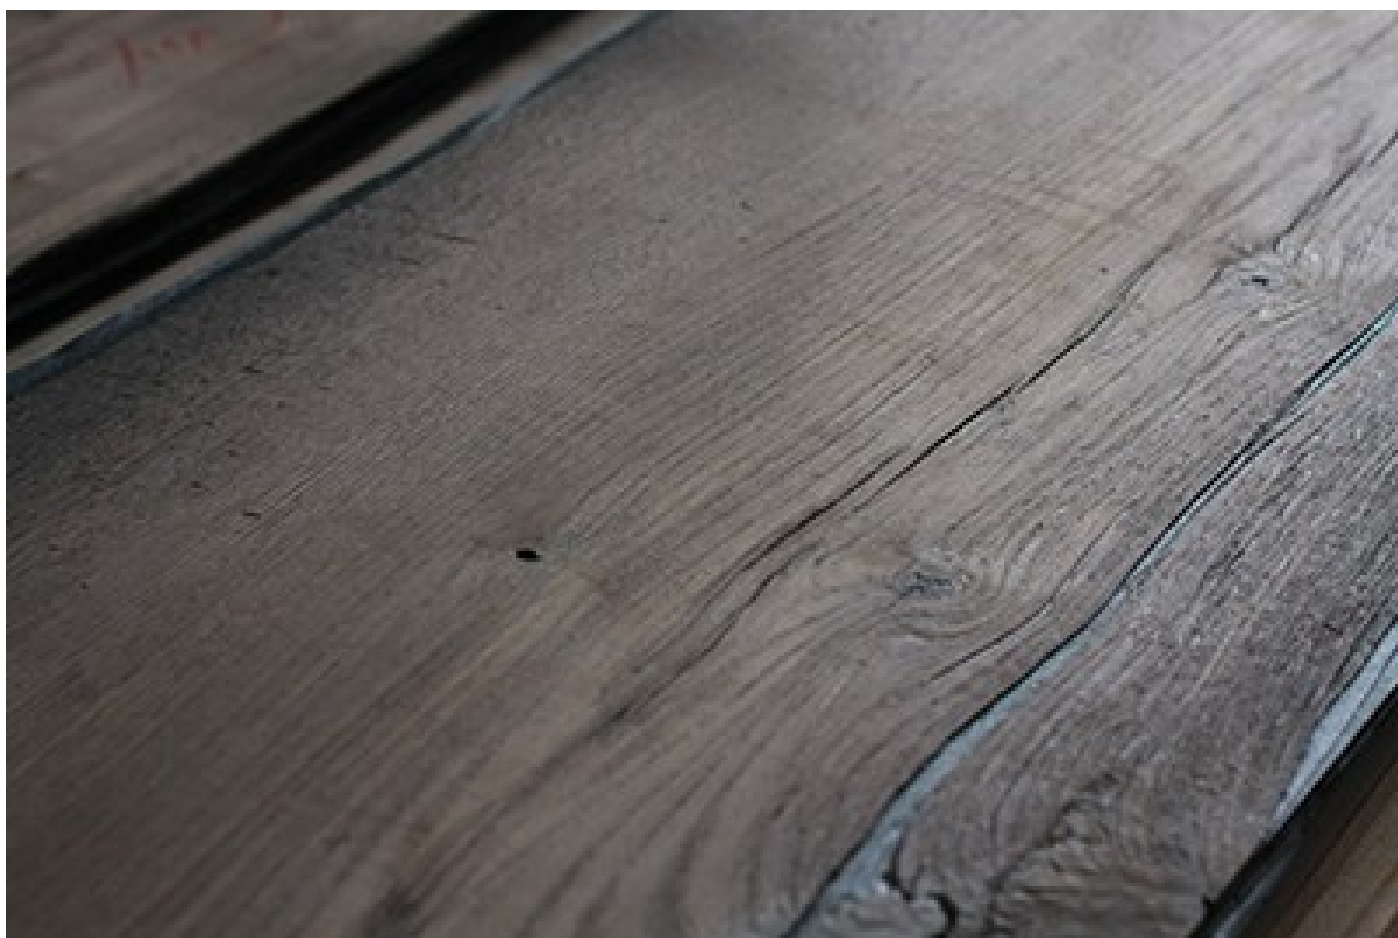

Seleziona lingua ▼

Powered by [Google Traduttore (https://translate.google.com)](https://translate.google.com)

PW CONTRACT

PLACESWEB INTERNATIONAL DIGITAL MAGAZINE

(<https://placesweb.net>)

STONEOAK® STONE ELM®, THE NEW NATURAL WOOD OF ZANUSOLEGNO'S COLLECTION

ARCHITECTURAL PRODUCTS ([HTTPS://PLACESWEB.NET/CATEGORY/MATERIALS/ARCHITECTURAL/](https://placesweb.net/category/materials/architectural/)),
MATERIALS ([HTTPS://PLACESWEB.NET/CATEGORY/MATERIALS/](https://placesweb.net/category/materials/)) / 10 APRIL 2016 /